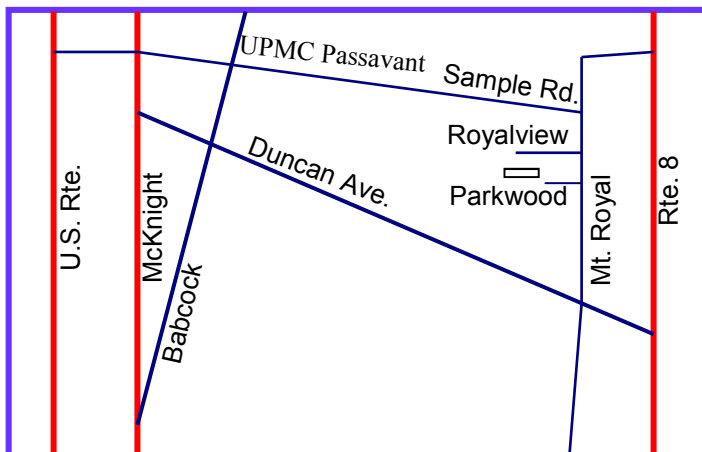

To Parkwood U.P. Church:

From Rte. 8 south - Travel to light at Mt. Royal Blvd., turn left. Continue to Parkwood Church on right, just past Royalvue.

From Rte. 8 north -Travel to Mt. Royal Blvd., turn right. Continue to Parkwood Church on right, just past Royalview.

From Rte. 19 or Mcknight Rd. south -Turn right on Cumberland Rd. past UPMC Passavant Hosp. Continue across Peebles on Sample to Mt. Royal Blvd., turn right to Parkwood Church on right.

From Rte. 19 or McKnight Rd. north -Turn left on Cumberland Rd. past UPMC Passavant Hosp. Continue across Peebles on Sample to Mt. Royal Blvd., turn right to Parkwood Church on right.